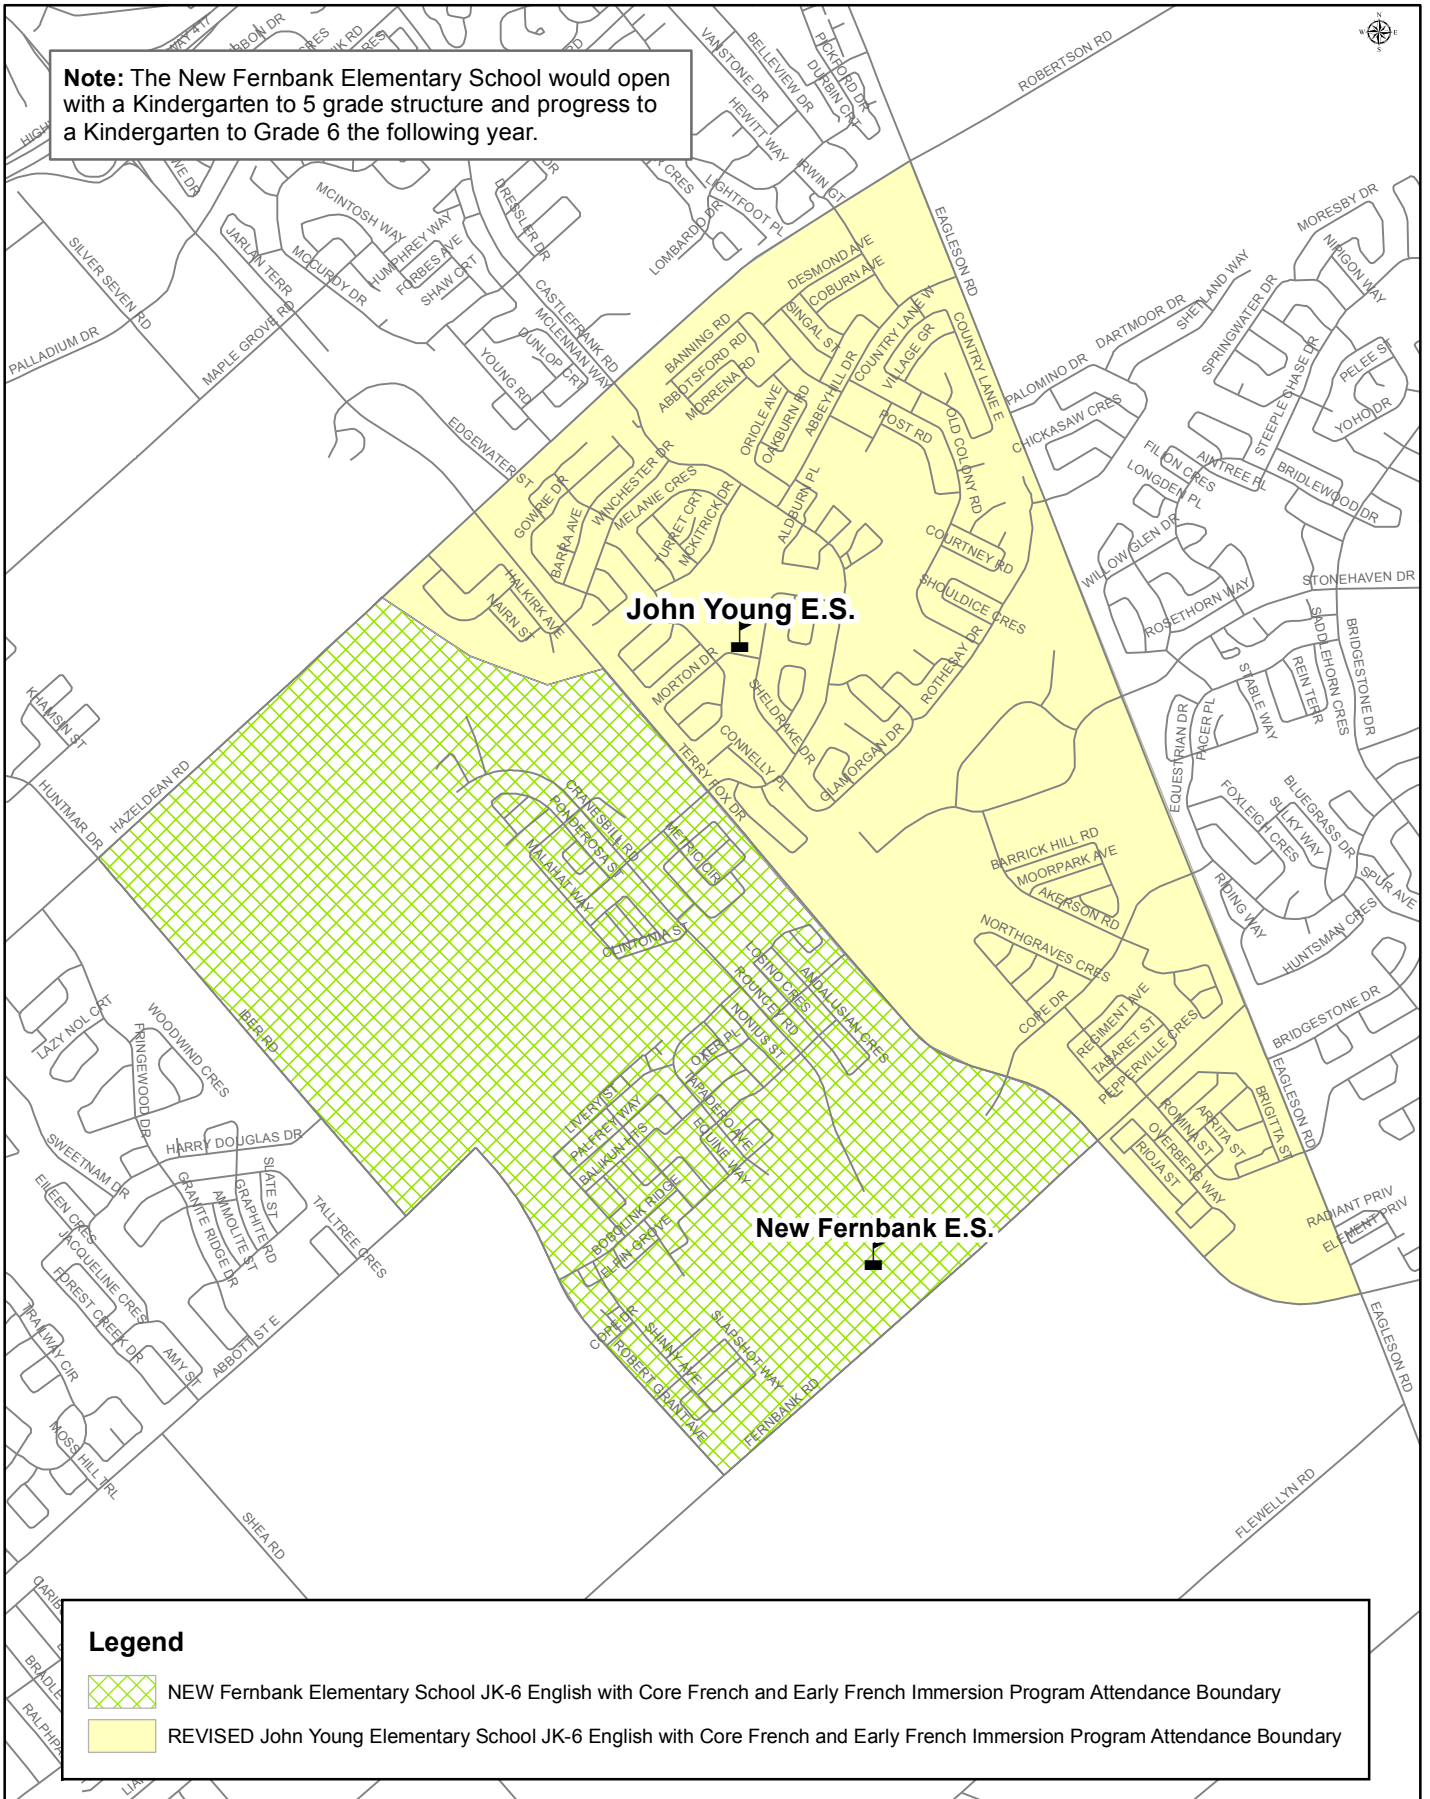

Recommended Attendance Boundaries

NEW Fernbank Elementary School

JK-6 English Program with Core French and Early French Immersion

Note: The New Fernbank Elementary School would open with a Kindergarten to 5 grade structure and progress to a Kindergarten to Grade 6 the following year.

Legend

-  NEW Fernbank Elementary School JK-6 English with Core French and Early French Immersion Program Attendance Boundary
-  REVISED John Young Elementary School JK-6 English with Core French and Early French Immersion Program Attendance Boundary