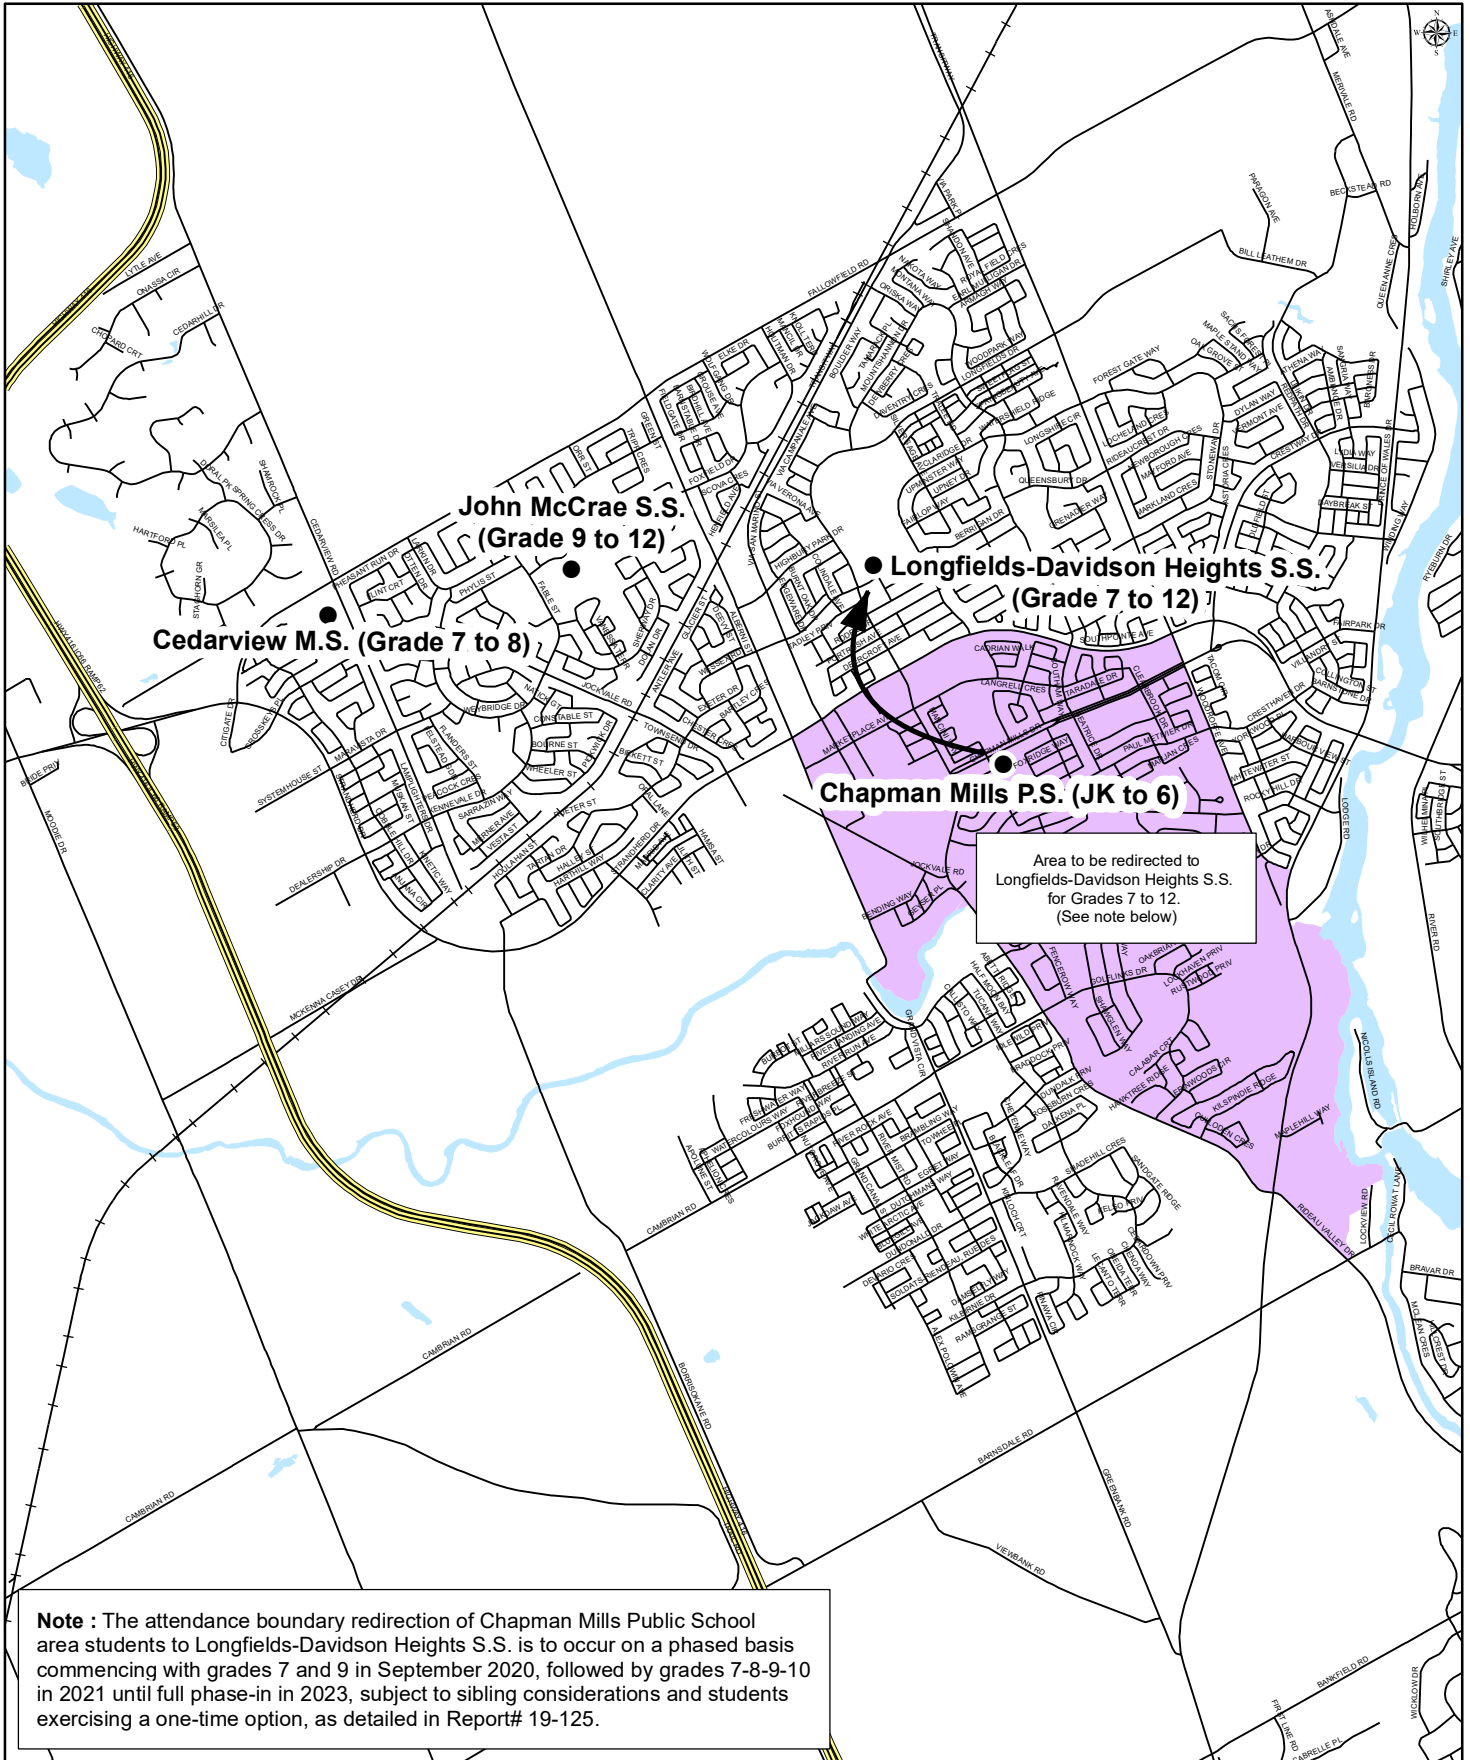

Recommended Chapman Mills P.S. Area Intermediate and Secondary Attendance Boundary Redirection Effective September 2020

Area to be redirected to
Longfields-Davidson Heights S.S.
for Grades 7 to 12.
(See note below)

Note : The attendance boundary redirection of Chapman Mills Public School area students to Longfields-Davidson Heights S.S. is to occur on a phased basis commencing with grades 7 and 9 in September 2020, followed by grades 7-8-9-10 in 2021 until full phase-in in 2023, subject to sibling considerations and students exercising a one-time option, as detailed in Report# 19-125.