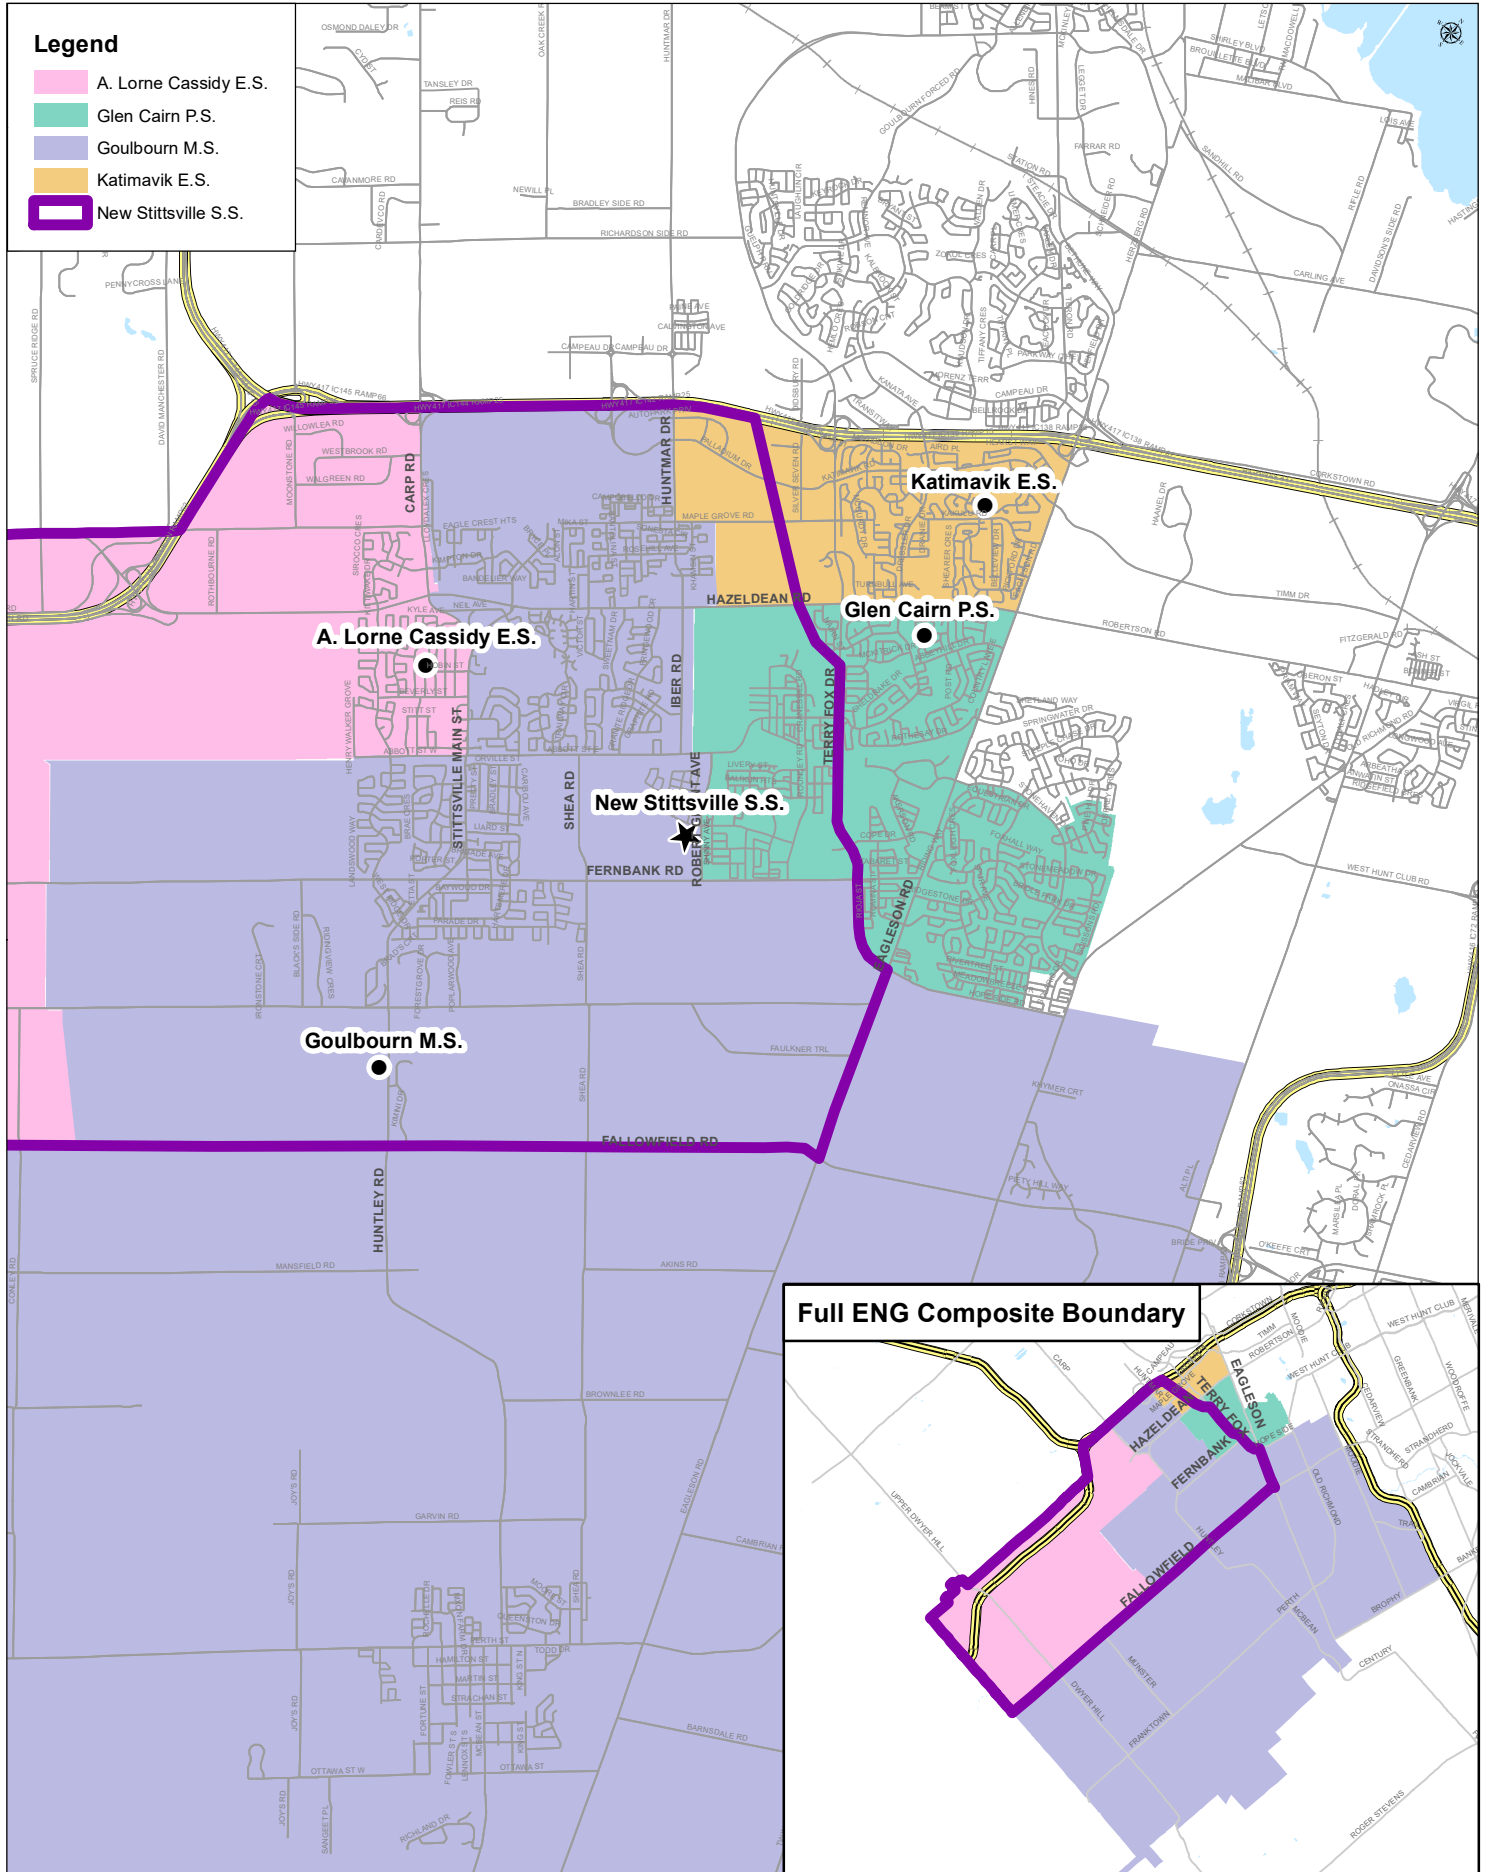

OTTAWA-CARLETON DISTRICT SCHOOL BOARD

Recommended Attendance Boundaries New Stittsville SS Study 7 to 8 ENG Composite Map

Appendix A to Board Report 23 June 2020

OTTAWA-CARLETON DISTRICT SCHOOL BOARD

Recommended Attendance Boundaries New Stittsville SS Study 7 to 8 EFI Composite Map

Appendix A to
Board Report 23
June 2020

OTTAWA-CARLETON DISTRICT SCHOOL BOARD

Recommended Attendance Boundaries Appendix A to Board Report 23 June 2020

New Stittsville SS Study

7 to 8 MFI Composite Map

OTTAWA-CARLETON DISTRICT SCHOOL BOARD

Recommended Attendance Boundaries New Stittsville SS Study Secondary School (Grade 9 to 12) Composite Map

Appendix to Board Report 23 June 2020

Note: The New Stittsville Secondary School would open with a 7 to 9 grade structure and add a grade per year thereafter until progressing to a 7 to 12 grade structure.