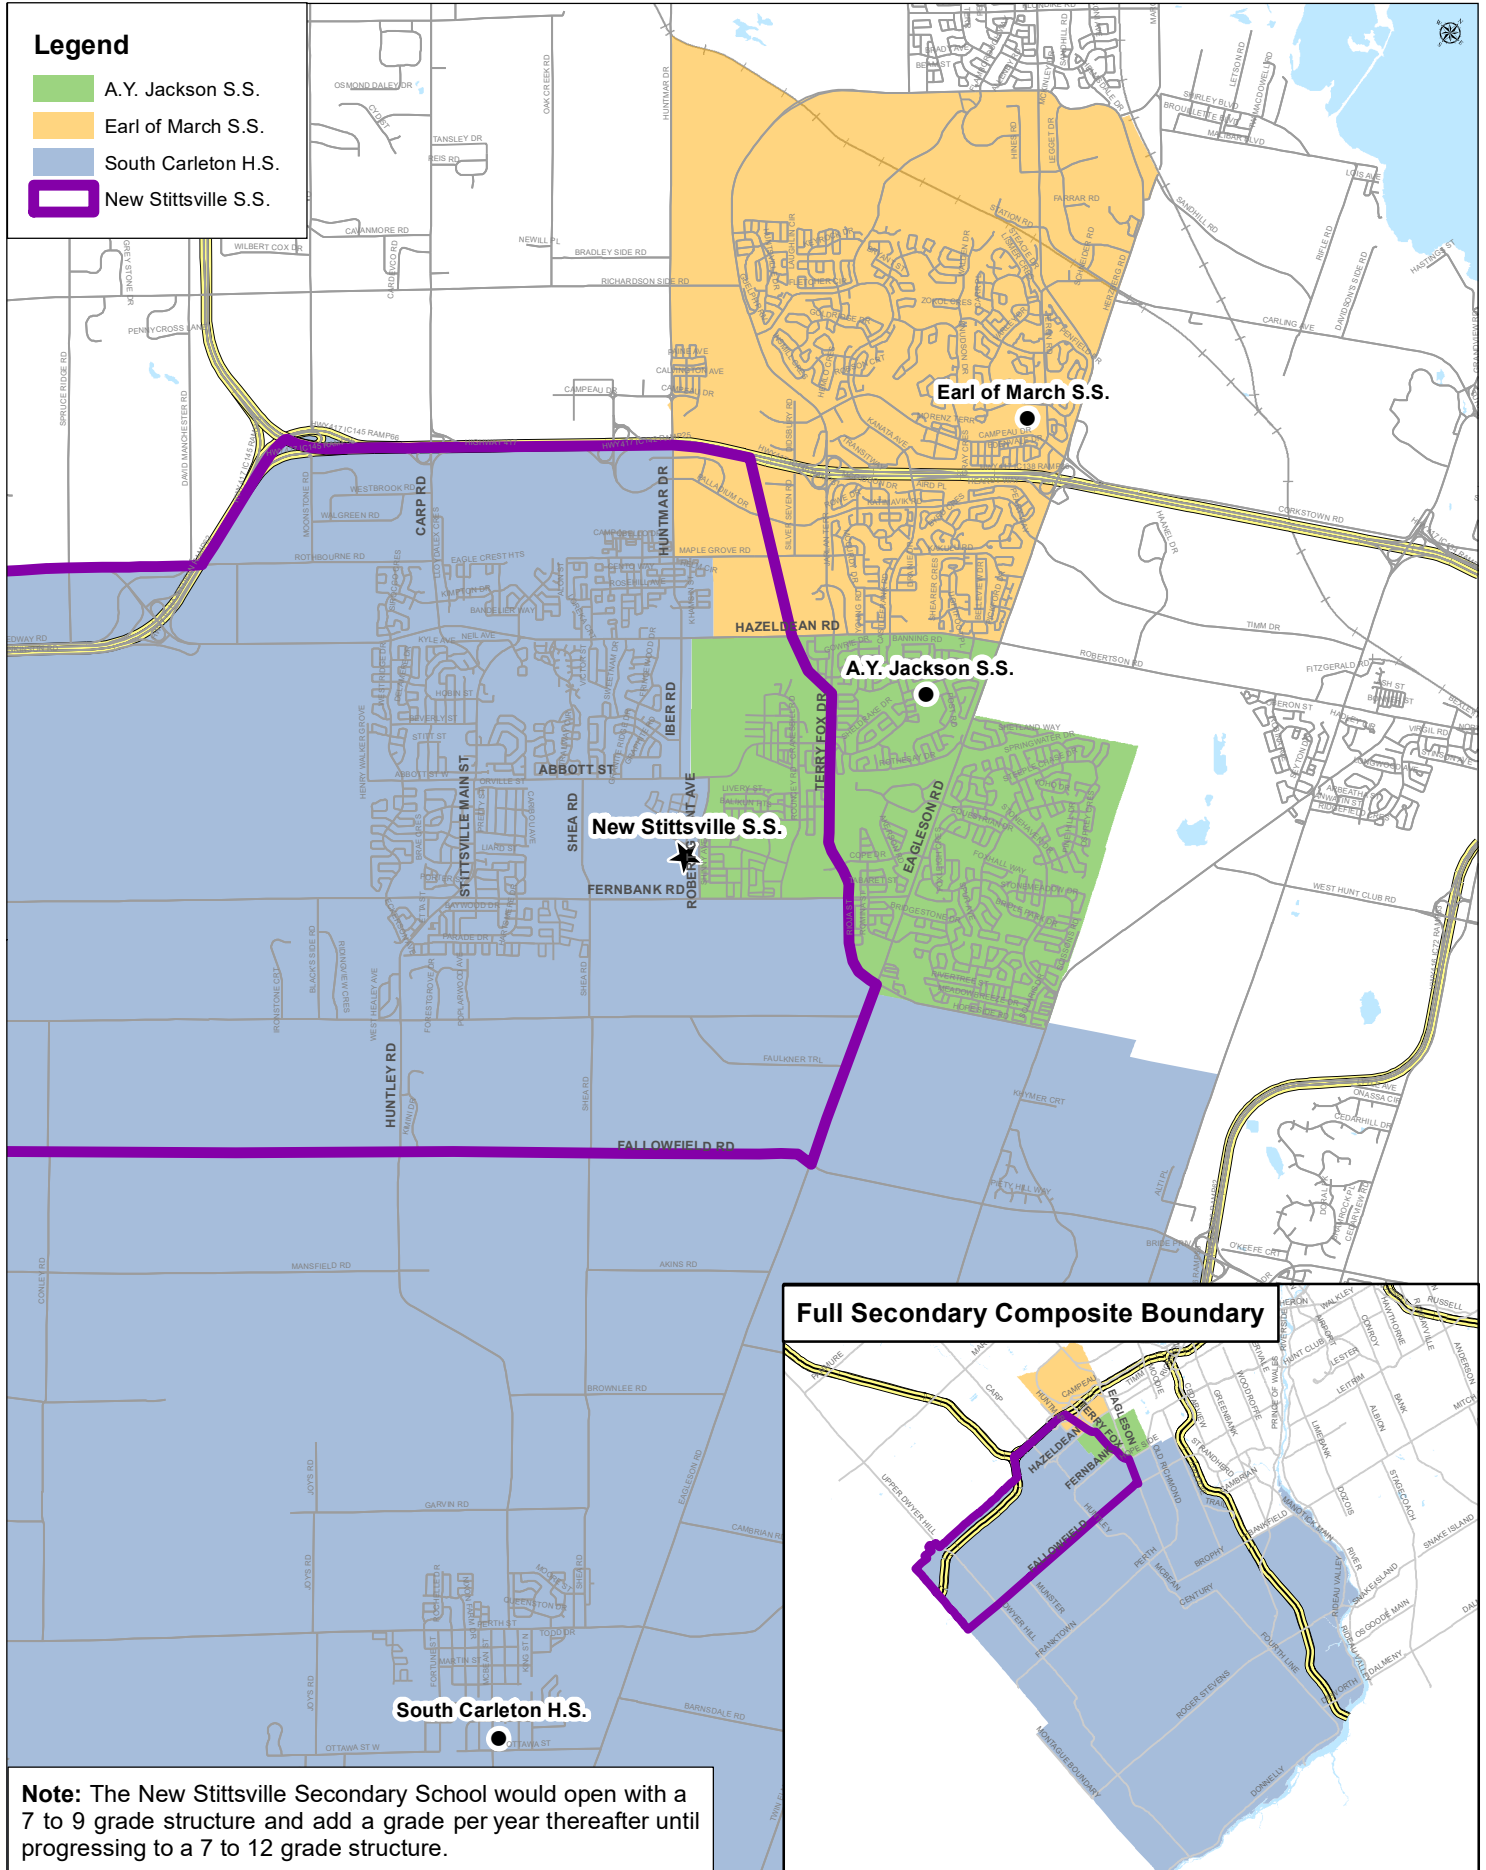

OTTAWA-CARLETON DISTRICT SCHOOL BOARD

Recommended Attendance Boundaries New Stittsville SS Study 7 to 8 ENG Composite Map

Appendix A to Board Report 23 June 2020

OTTAWA-CARLETON DISTRICT SCHOOL BOARD

Recommended Attendance Boundaries New Stittsville SS Study 7 to 8 EFI Composite Map

Appendix A to
Board Report 23
June 2020

OTTAWA-CARLETON DISTRICT SCHOOL BOARD

Recommended Attendance Boundaries Appendix A to Board Report 23 June 2020

New Stittsville SS Study

7 to 8 MFI Composite Map

OTTAWA-CARLETON DISTRICT SCHOOL BOARD

Recommended Attendance Boundaries New Stittsville SS Study Secondary School (Grade 9 to 12) Composite Map

Appendix to Board Report 23 June 2020

Note: The New Stittsville Secondary School would open with a 7 to 9 grade structure and add a grade per year thereafter until progressing to a 7 to 12 grade structure.