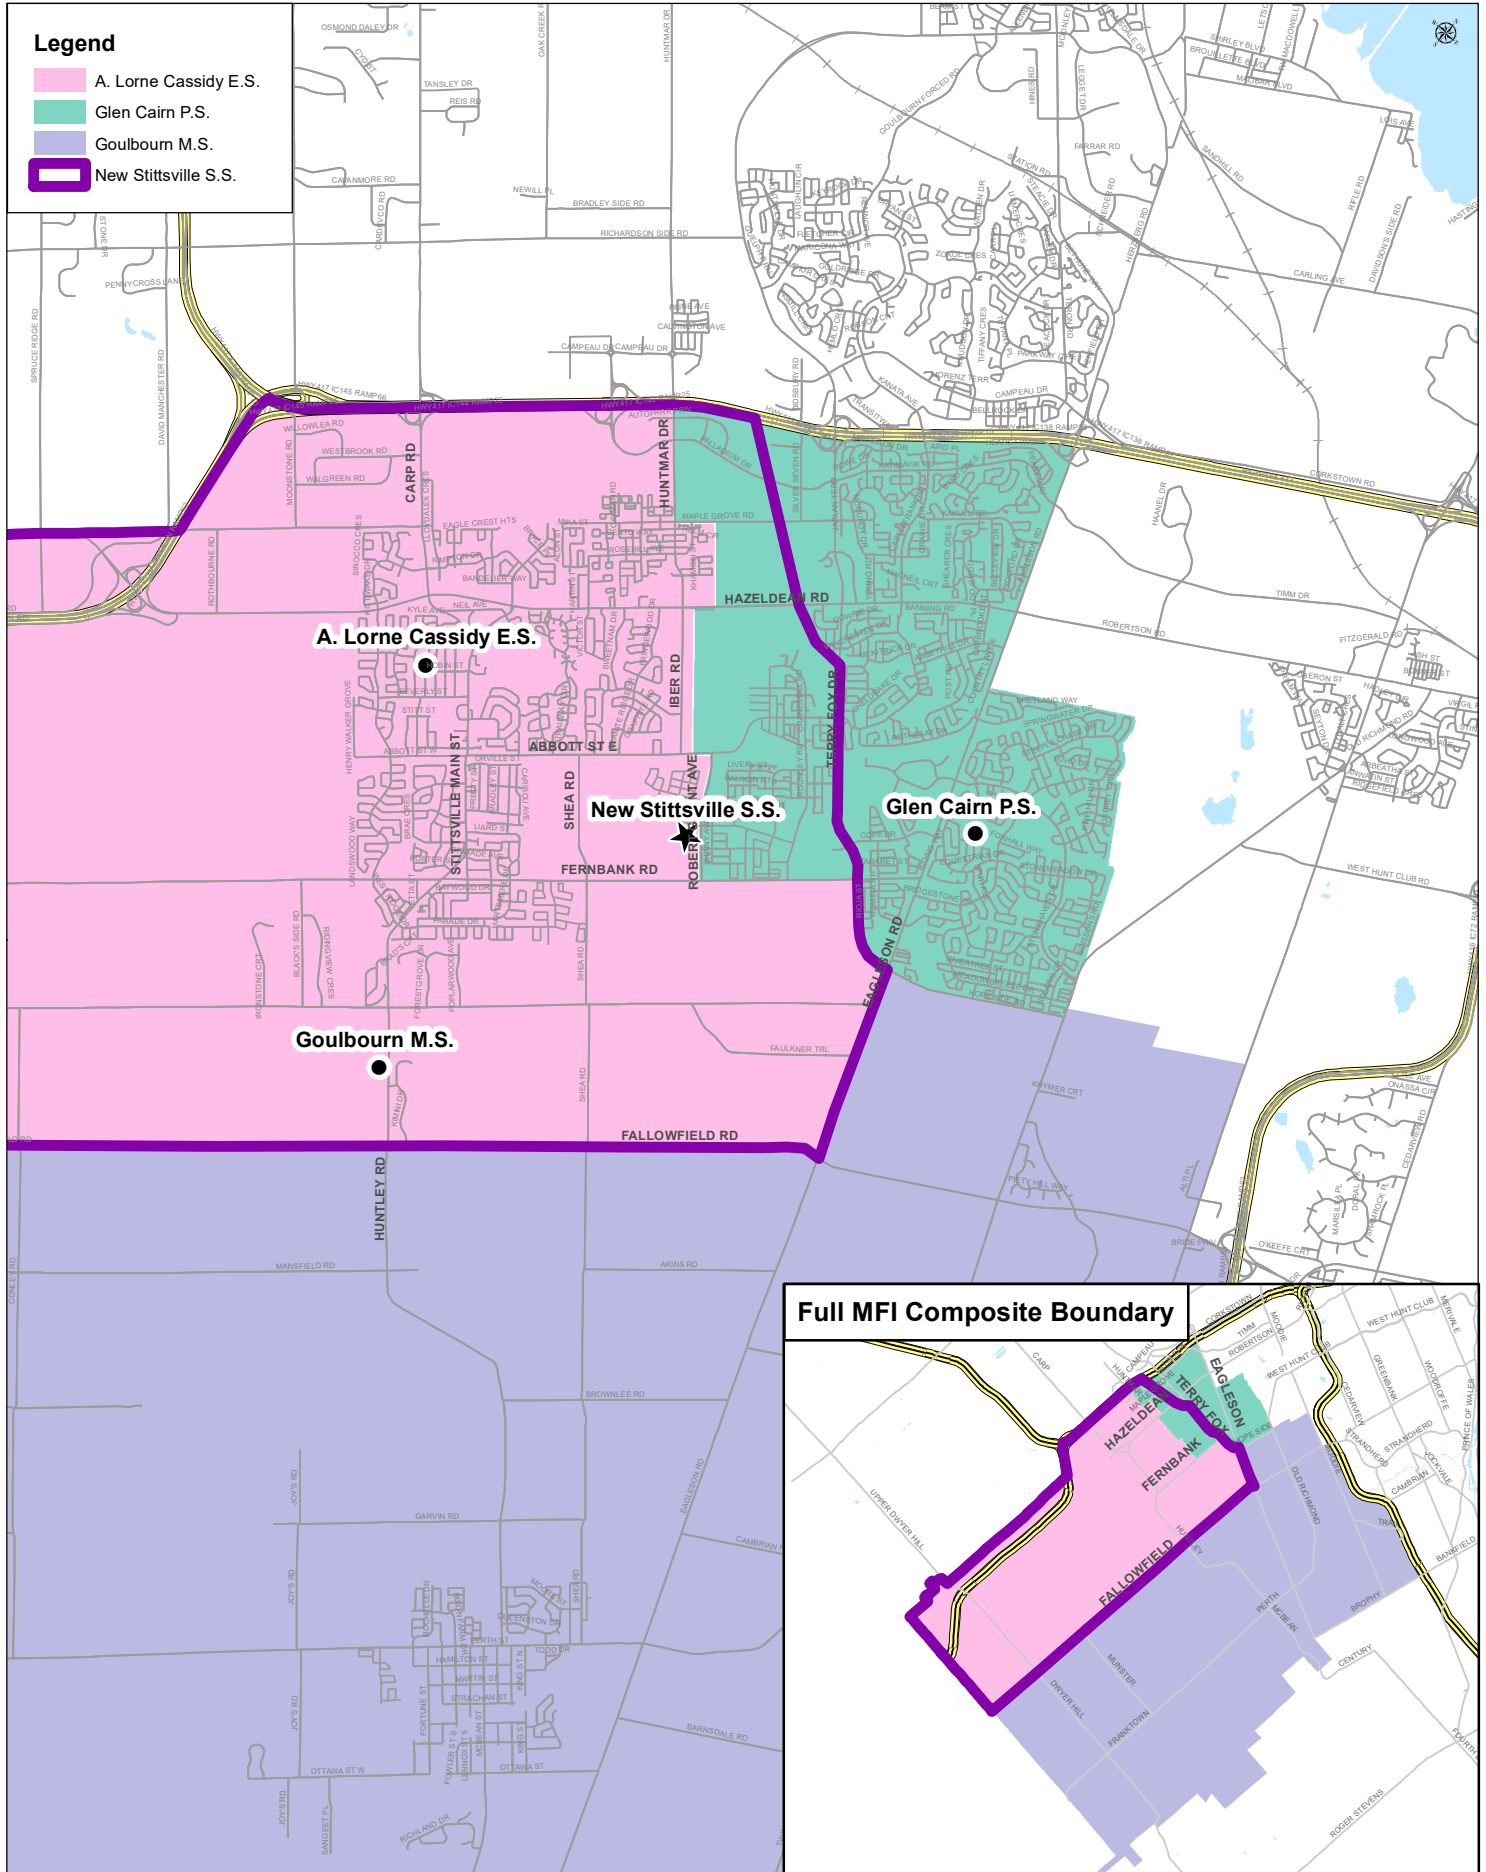

OTTAWA-CARLETON DISTRICT SCHOOL BOARD

Recommended Attendance Boundaries New Stittsville SS Study 7 to 8 ENG Composite Map

Appendix A to Board Report 23 June 2020

OTTAWA-CARLETON DISTRICT SCHOOL BOARD

Recommended Attendance Boundaries New Stittsville SS Study 7 to 8 EFI Composite Map

Appendix A to
Board Report 23
June 2020

OTTAWA-CARLETON DISTRICT SCHOOL BOARD

Recommended Attendance Boundaries Appendix A to Board Report 23 June 2020

New Stittsville SS Study

7 to 8 MFI Composite Map

OTTAWA-CARLETON DISTRICT SCHOOL BOARD

Recommended Attendance Boundaries New Stittsville SS Study Secondary School (Grade 9 to 12) Composite Map

Appendix to Board Report 23 June 2020

Note: The New Stittsville Secondary School would open with a 7 to 9 grade structure and add a grade per year thereafter until progressing to a 7 to 12 grade structure.