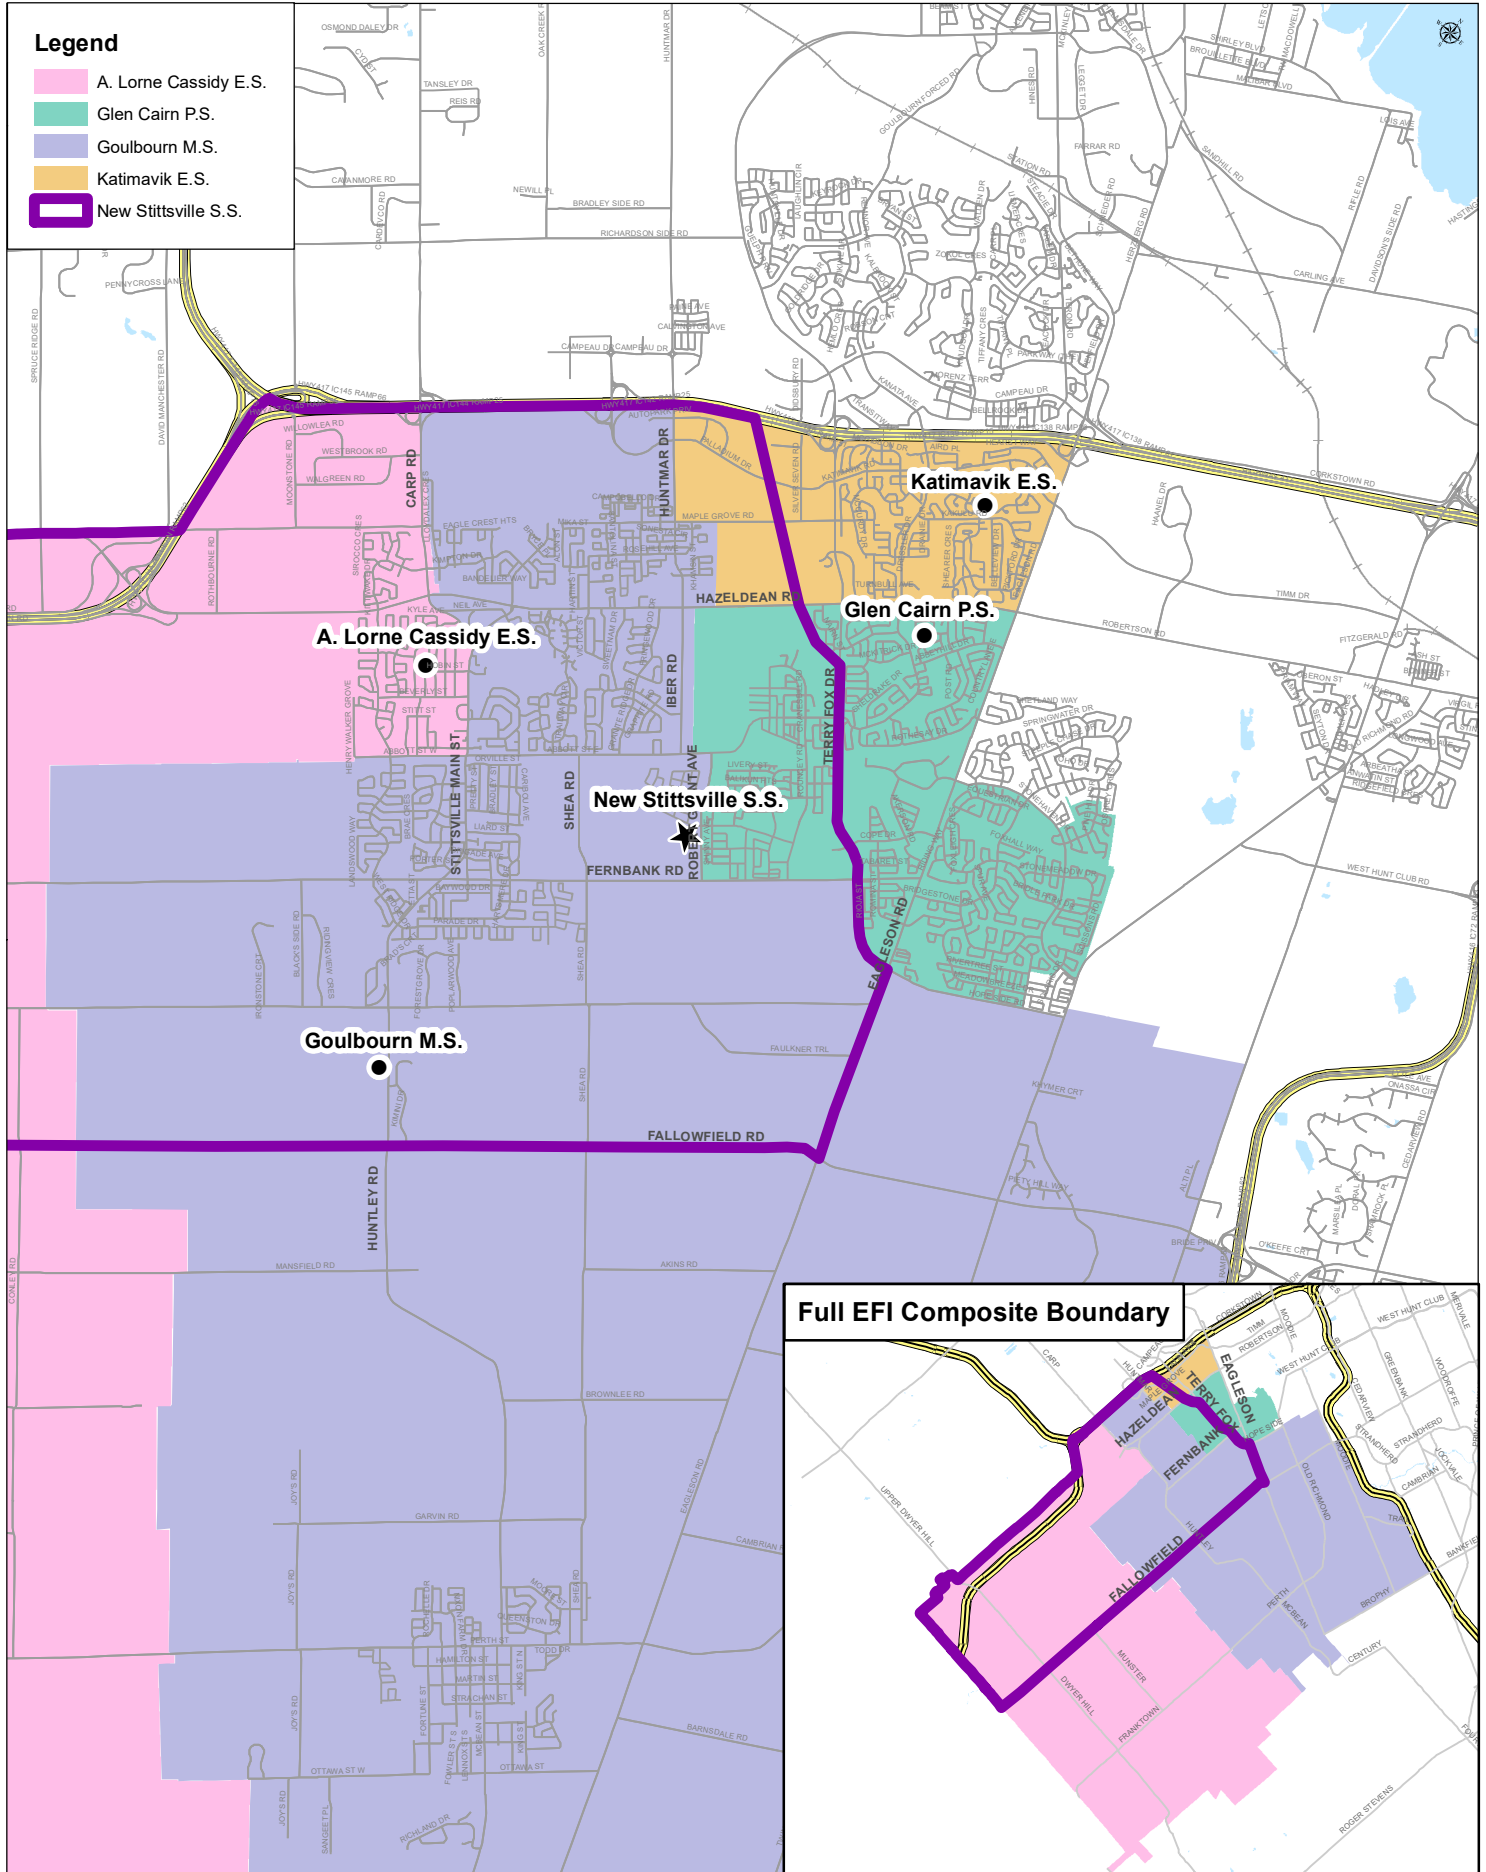

OTTAWA-CARLETON DISTRICT SCHOOL BOARD

Recommended Attendance Boundaries New Stittsville SS Study 7 to 8 ENG Composite Map

Appendix A to Board Report 23 June 2020

OTTAWA-CARLETON DISTRICT SCHOOL BOARD

Recommended Attendance Boundaries New Stittsville SS Study 7 to 8 EFI Composite Map

Appendix A to
Board Report 23
June 2020

OTTAWA-CARLETON DISTRICT SCHOOL BOARD

Recommended Attendance Boundaries Appendix A to Board Report 23 June 2020

New Stittsville SS Study

7 to 8 MFI Composite Map

OTTAWA-CARLETON DISTRICT SCHOOL BOARD

Recommended Attendance Boundaries New Stittsville SS Study Secondary School (Grade 9 to 12) Composite Map

Appendix to Board Report 23 June 2020

Note: The New Stittsville Secondary School would open with a 7 to 9 grade structure and add a grade per year thereafter until progressing to a 7 to 12 grade structure.